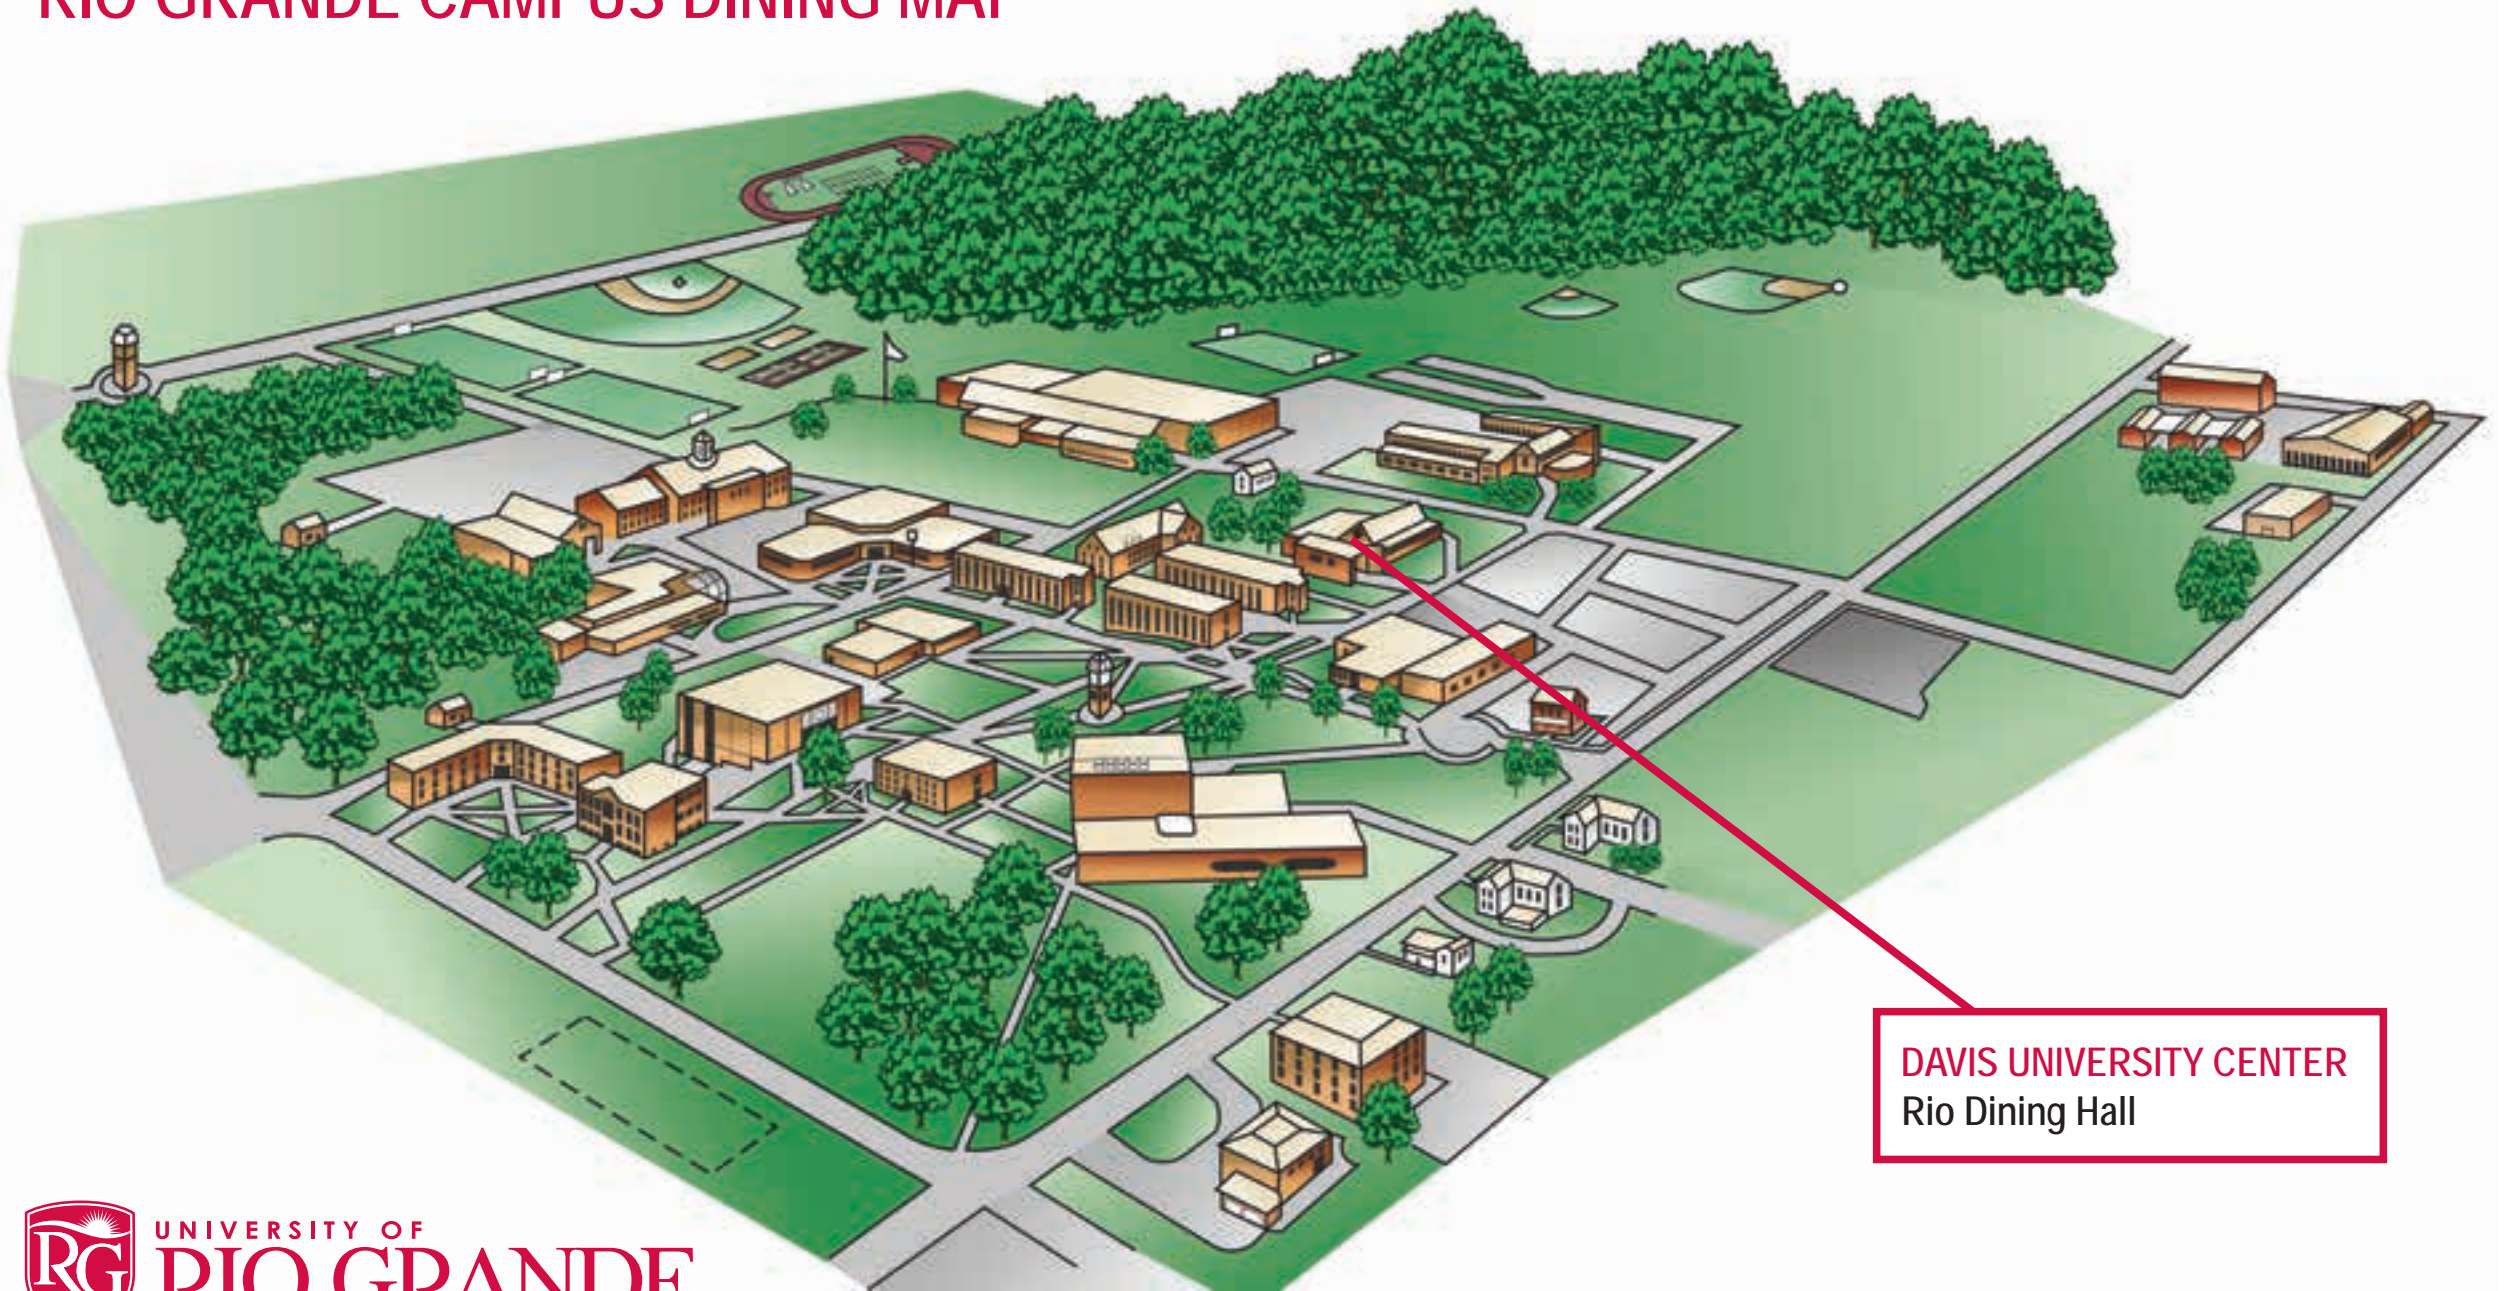

RIO GRANDE CAMPUS DINING MAP

DAVIS UNIVERSITY CENTER
Rio Dining Hall